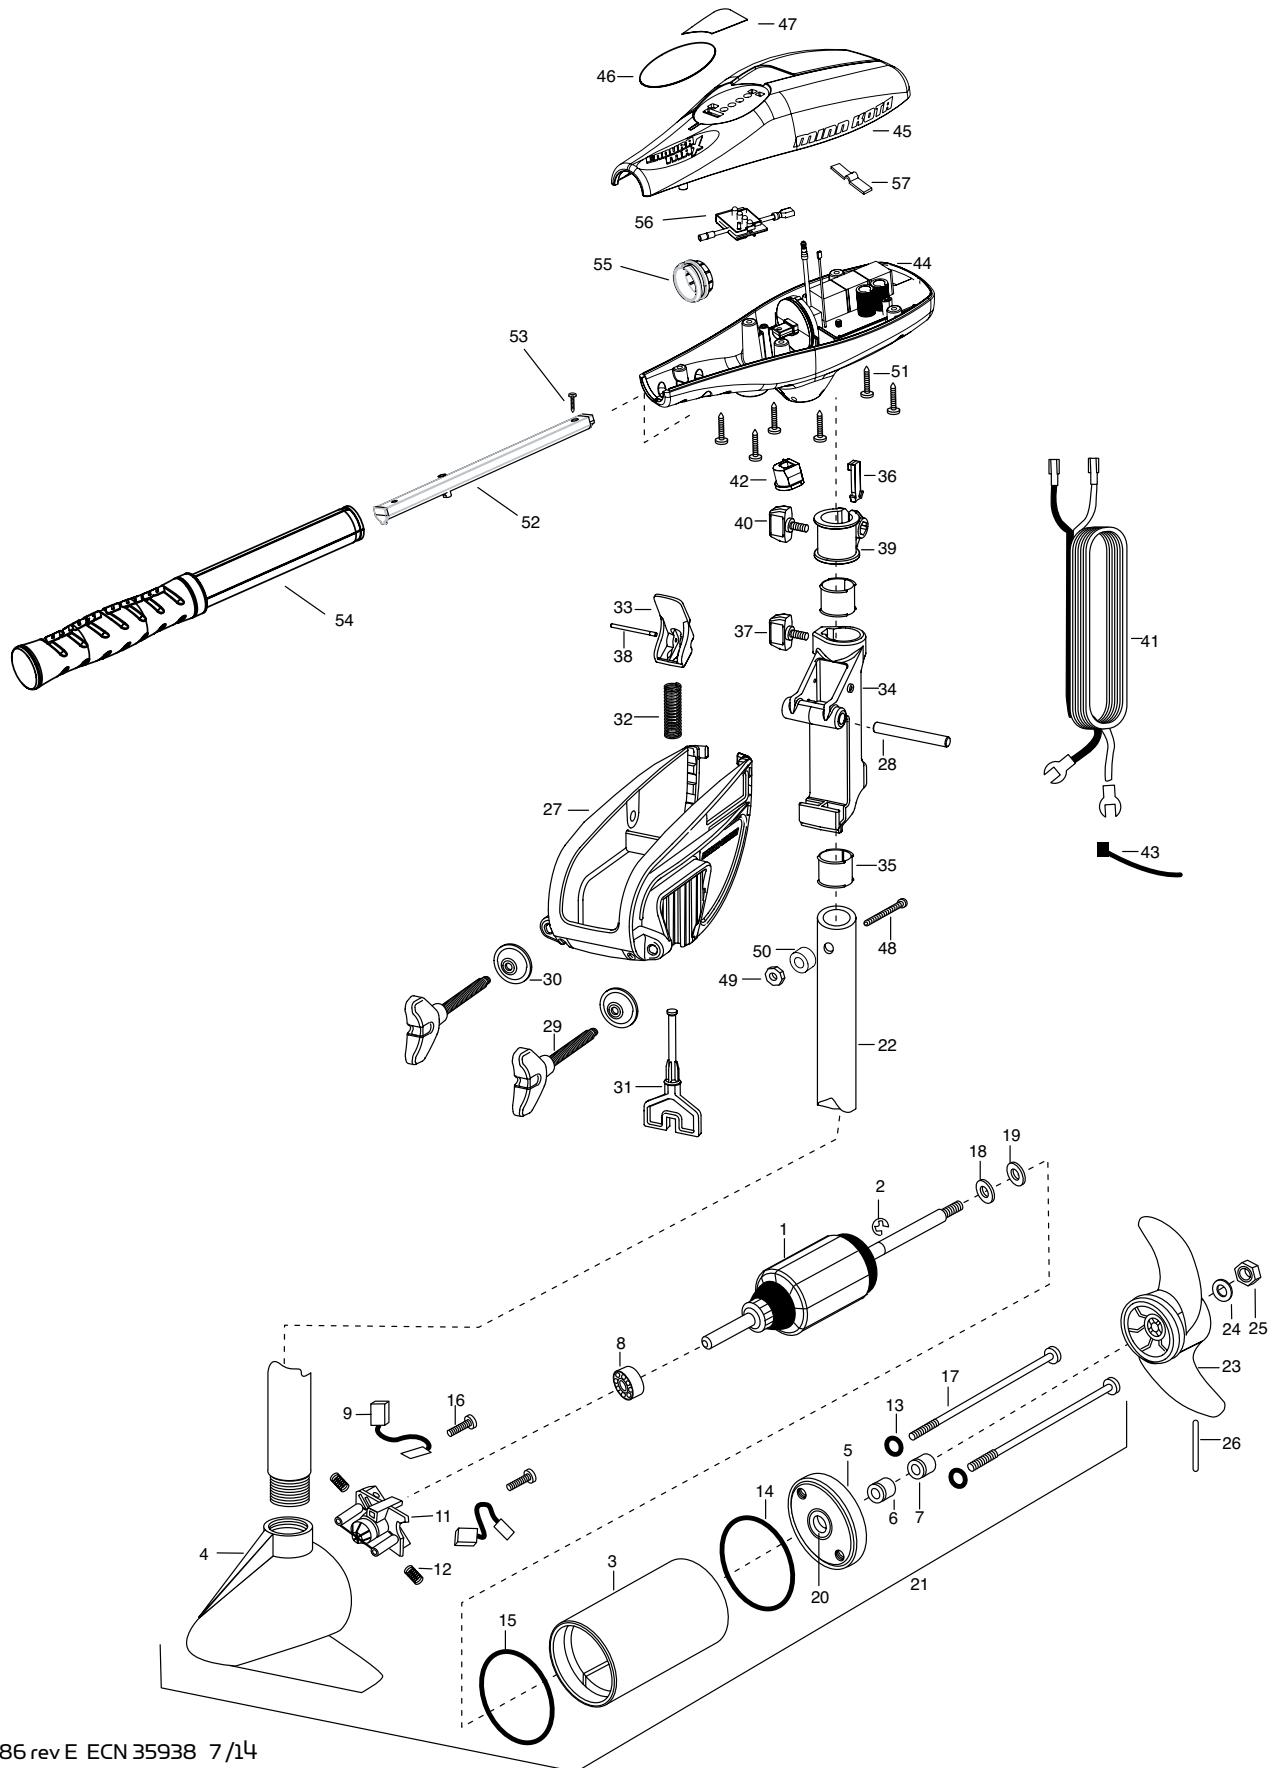

ENDURA MAX 40

ENDURA MAX 40

ITEM	QTY	PART NUMBER	DESCRIPTION
1	1	2-100-204	ARMATURE ASSEMBLY 12V 3.25
2	1	788-015	RETAINING RING
3	1	2-200-079	HOUSING ASSEMBLY CENTER 3.25 TXT
4	1	421-132	BRUSH END HOUSING ASSEMBLY 3.25
5	1	2-400-128	PLAIN END HOUSING ASSEMBLY 3.25
6	1	880-003	SEAL
7	1	880-006	SEAL W/SHIELD
8	1	140-010	BALL BEARING
9	2	188-052	BRUSH ASSEMBLY
11	1	2-600-285	BRUSH PLATE W/HOLDER 3.25
12	2	975-032	COMPRESSION SPRING
13	2	701-007	O-RING – THRU BOLT
14	1	701-039	O-RING
15	1	701-041	O-RING
16	2	830-001	SCREW – SELF THREAD #8-32X1.7
17	2	830-078	THRU BOLT #8-32X8.0
18	1	990-067	WASHER – STEEL THRUST
19	1	990-070	WASHER – NYLATRON
20	1	144-049	FLANGE BEARING (SERVICE ONLY)
21	1	2069239	MOTOR ASSEMBLY 12 V 3.25 VARIABLE SPD
22	1	2032046	36" COMPOSITE TUBE
■	1	1378121	PROPELLER KIT (INCLUDES 23-26)
23	1	2061122	PROPELLER 3.25 HUB DIA
24	1	2151726	WASHER – 5/16 STD SS
25	1	2053101	NUT – PROP NYLOCK (MED) SS
26	1	2092600	DRIVE PIN
■	1	2771818	BRACKET & HINGE ASSEMBLY (INCLUDES 27-38)
■	1	2771910	BRACKET ASSEMBLY (INCLUDES 27, 29, 30)
*27	1	2061910	BRACKET
28	1	2060510	HINGE PIN